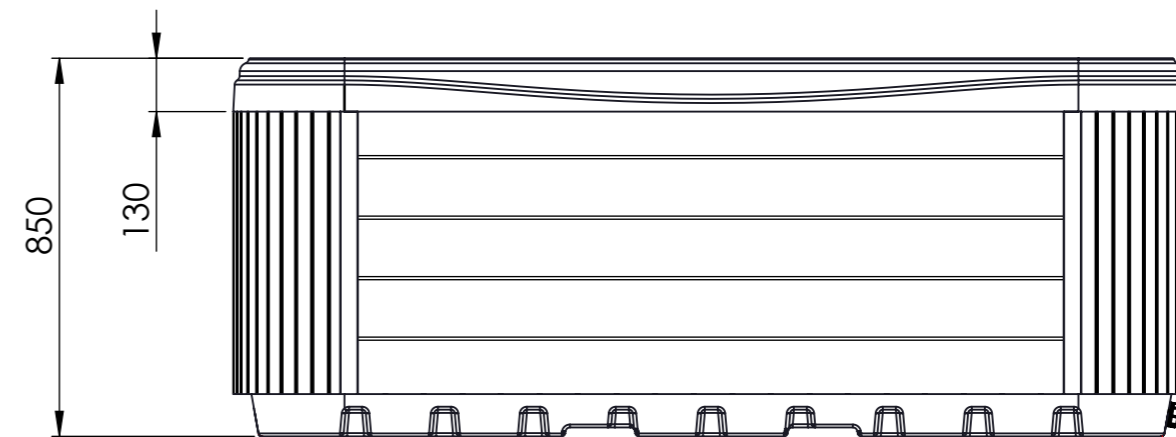

Tétel	Cikkszám	IFS megnevezés EN	Db
1	ACM0945	Spa Pump 1,5 HP - Two Speed 60 Hz	1
2	ACM0926	Heating 1-4 kW Gecko IN.YJ control	1
3	ACM0952	Control Box IN.YJ-2 Gecko 60Hz V3	1
4	ACM0759	Control Panel IN.K300 - One Pump	1
5	AKU2218	Led housing with seal	14
6	ACM0947	Ozone - Generator UL USA	1
7	ACM0874	Speaker 3" (2 way)	2
8	ACM0875	Grille for speaker 3" (2 way)	2
9	AKU1891	Water Diverter 60 - LED lighted V2	1
10	AKU1892	Air Regulator - house led lighted V2	5
11	AKU0047	Filter House - 60.3 S x 60.3 S - Skimmer	1
12	AJ00169	Jet - 20 SB - Ozone 90°	1
13	ABE0409	Suction 2" with nut	1
14	AKU0084	Water Drain - 20 RB V2	1
15	AJ00214	Jet 2" - transparent 1 Hole transparent V3 Wellis	30
16	AJ00216	Jet 3" - transparent 1 Hole V3 Wellis	2
17	AJ00217	Jet 3" - transparent 1 Hole Rotation transparent V3 Wellis	4
18	AKU1894	Water Diverter - Grip Wellis V2	1
19	AKU1895	Air regulator grip Wellis V2	5
20	AF00042	Pillow - 318 x 113 x 60 - Pal. V2 light grey	3

You must install a 30mA Residual-current device (RCD)

Product family: **USA Line**

Sheet name: <b>WELLIS</b>		Projection		
File name: <b>FJ_WM00711_ENG_LEO P&amp;P (536L) medence USA</b>				
Dimension SPA: <b>2150x1900x850 mm</b>		El. nds: <b>120 V - 12A - 60Hz</b>		
Weight of the SPA: <b>220 kg</b>	<b>Raklap 2100x880x145 - AE00091</b>	<b>Control box: GECKO YJ2+K300 -1KW (1M)</b>		
Rim height: <b>130 mm</b>	Approved by: <b>Loszteiner Sándor</b>	Pr. No: <b>F-0000542</b>	Number: <b>WM00711</b>	<b>B</b>
Minimum water: <b>712 liter</b>	Created: <b>2020. 03. 24.</b>	Drawer: <b>loszteiner.sandor - 2020. 03. 24. 10:05:30</b>	<b>A3</b>	<b>M 1:15</b>